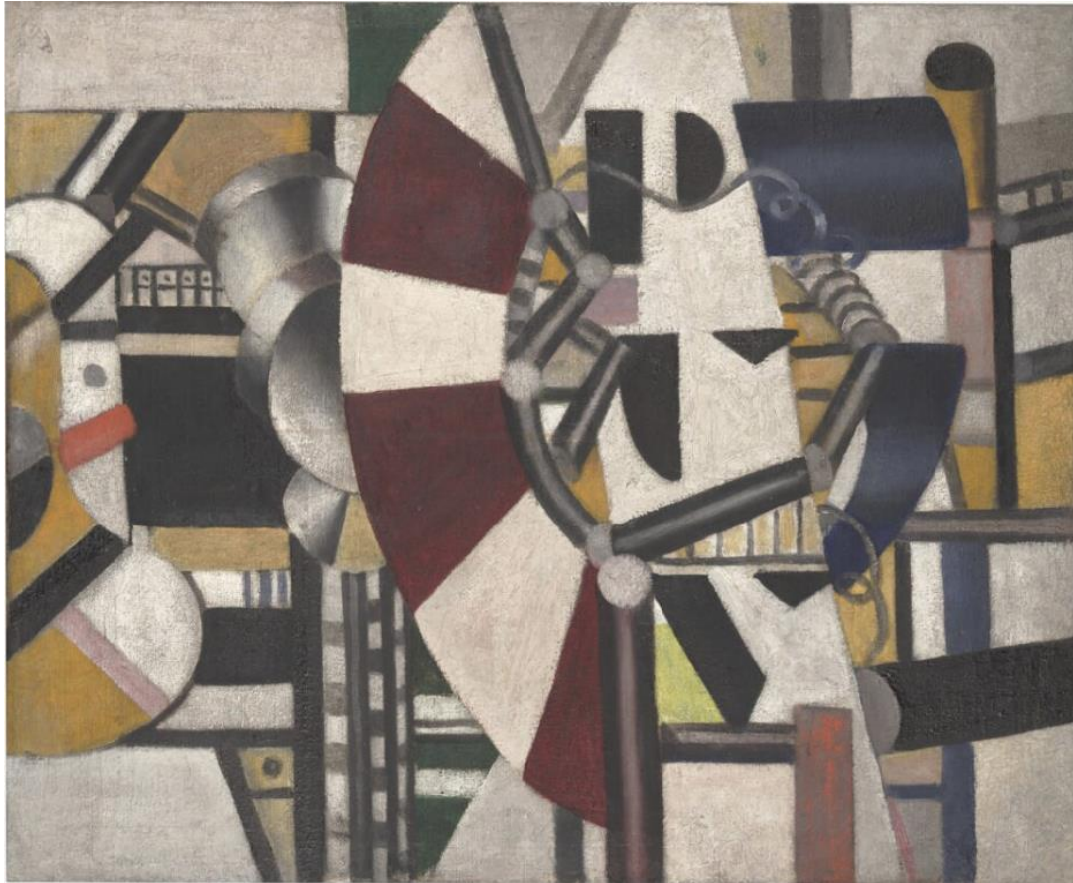

Léger's Moving Shapes

Look, Write, Compare

Write a poem! Start with lists of nouns, verbs, and adjectives inspired by this painting. Combine those words to craft your poem. (Léger gave this painting to his friend, the poet Blaise Cendrars.)

Discover [another artwork in the Kimbell's collection by Léger.](#) What is similar? What's different?

Alliteration challenge! How many different words start with the letters in the painting? List as many as you can. Which words best match the style?

Arrange different objects from your household to recreate the composition!