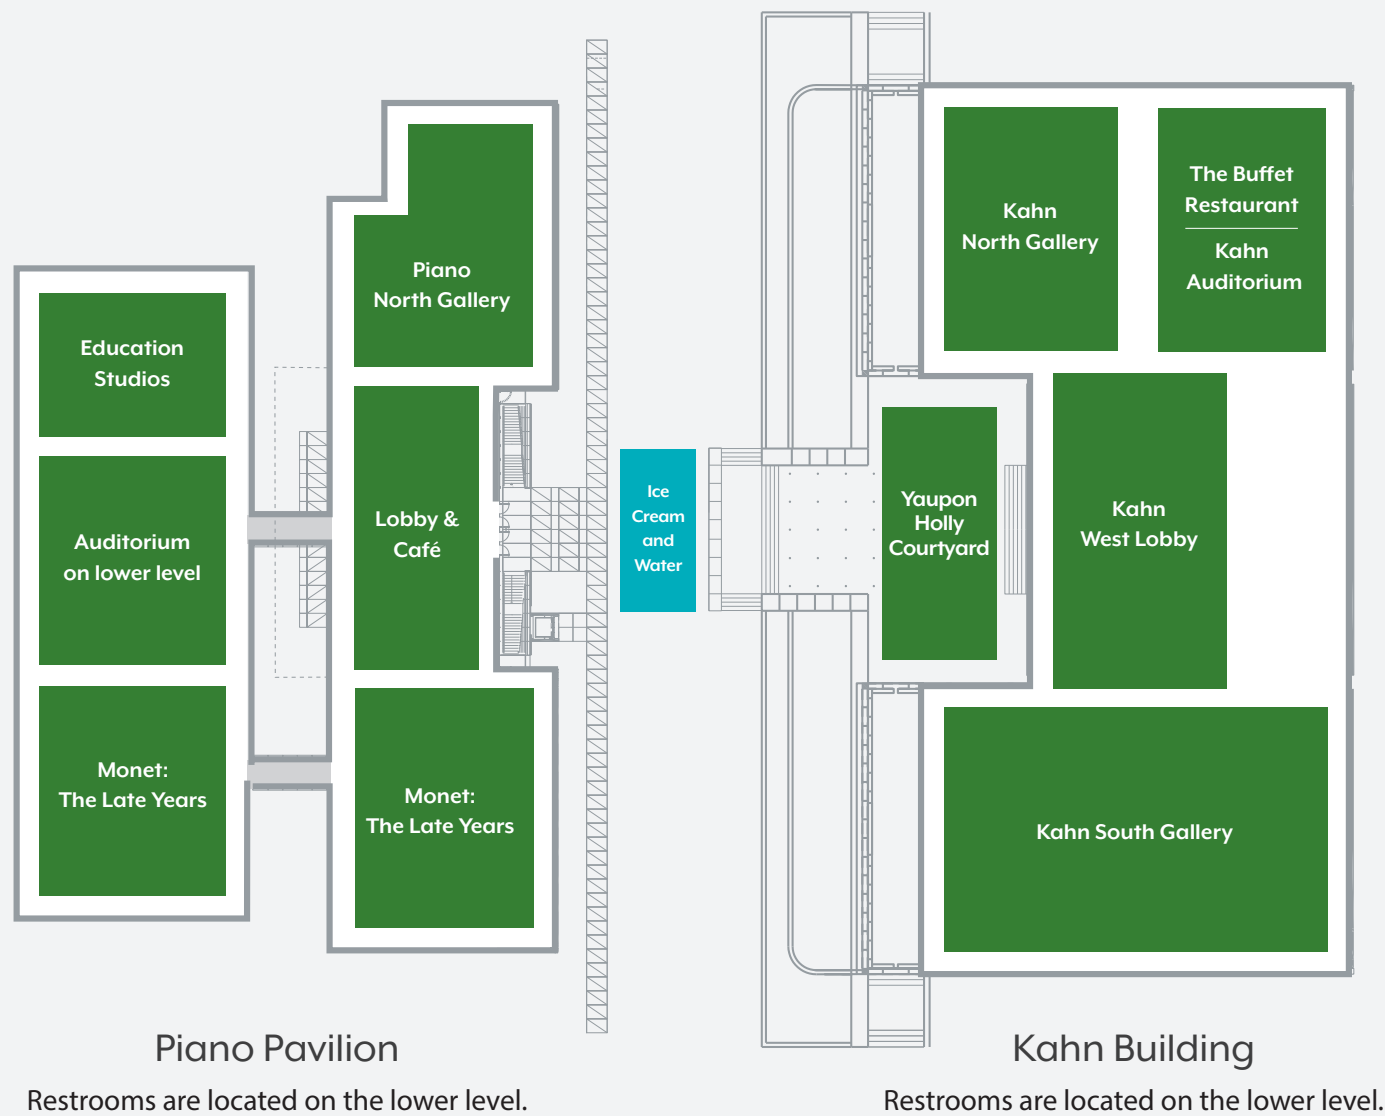

# KIMBELL ART MUSEUM MAP

## WHAT'S HAPPENING IN THE KAHN BUILDING?

Visit our collection	When	Where
<b>Asian and European art</b>	Free every day	North and South Galleries
Face painting		
Choose a design that expresses your special style!	Line closes at 4:30 PM	West Lobby
Art making		
<b>Garden Features: Mixed-Media Stamping Activity</b>	Ongoing	West Lobby
<b>Tiny Gardens: Seed Pot Decorating</b> <i>Presented by Blue Zones Project</i>	2-4 PM	West Lobby
<b>Water Lily Community Display</b> <i>Create a unique water lily to hang in our outdoor courtyard.</i>	Ongoing	Yaupon Holly Courtyard
Gallery explorations		
<b>Story Times</b> <i>Join us for readings of some of our favorite books, group discussions, and a little silliness.</i>	12:30, 1:15, and 2:30 PM	Meet in the West Lobby
<b>Sketching Expeditions with Guest Artist Chaitra Garrick</b> <i>First-come, first-served; 20 participants per session.</i>	1, 2, 3, and 4 PM	Meet in the West Lobby
<b>Roll-n-Tell</b> <i>A game of chance leads to interesting conversations and personal connections with Kimbell masterpieces.</i>	Ongoing	North Gallery
<b>Sketch-a-Scene</b> <i>Find a comfy place to sit and sketch your favorite people and places.</i>	Ongoing	South Gallery
<b>Book Baskets</b> <i>Pick up a book from one of our book baskets and enjoy some family story time wherever you are comfortable!</i>	Ongoing	South Gallery
Interactive performances		
<b>Improv and Creative Play</b> <i>with Rob Bosquez</i>	1:30, 2:45, and 4 PM	Kahn Auditorium